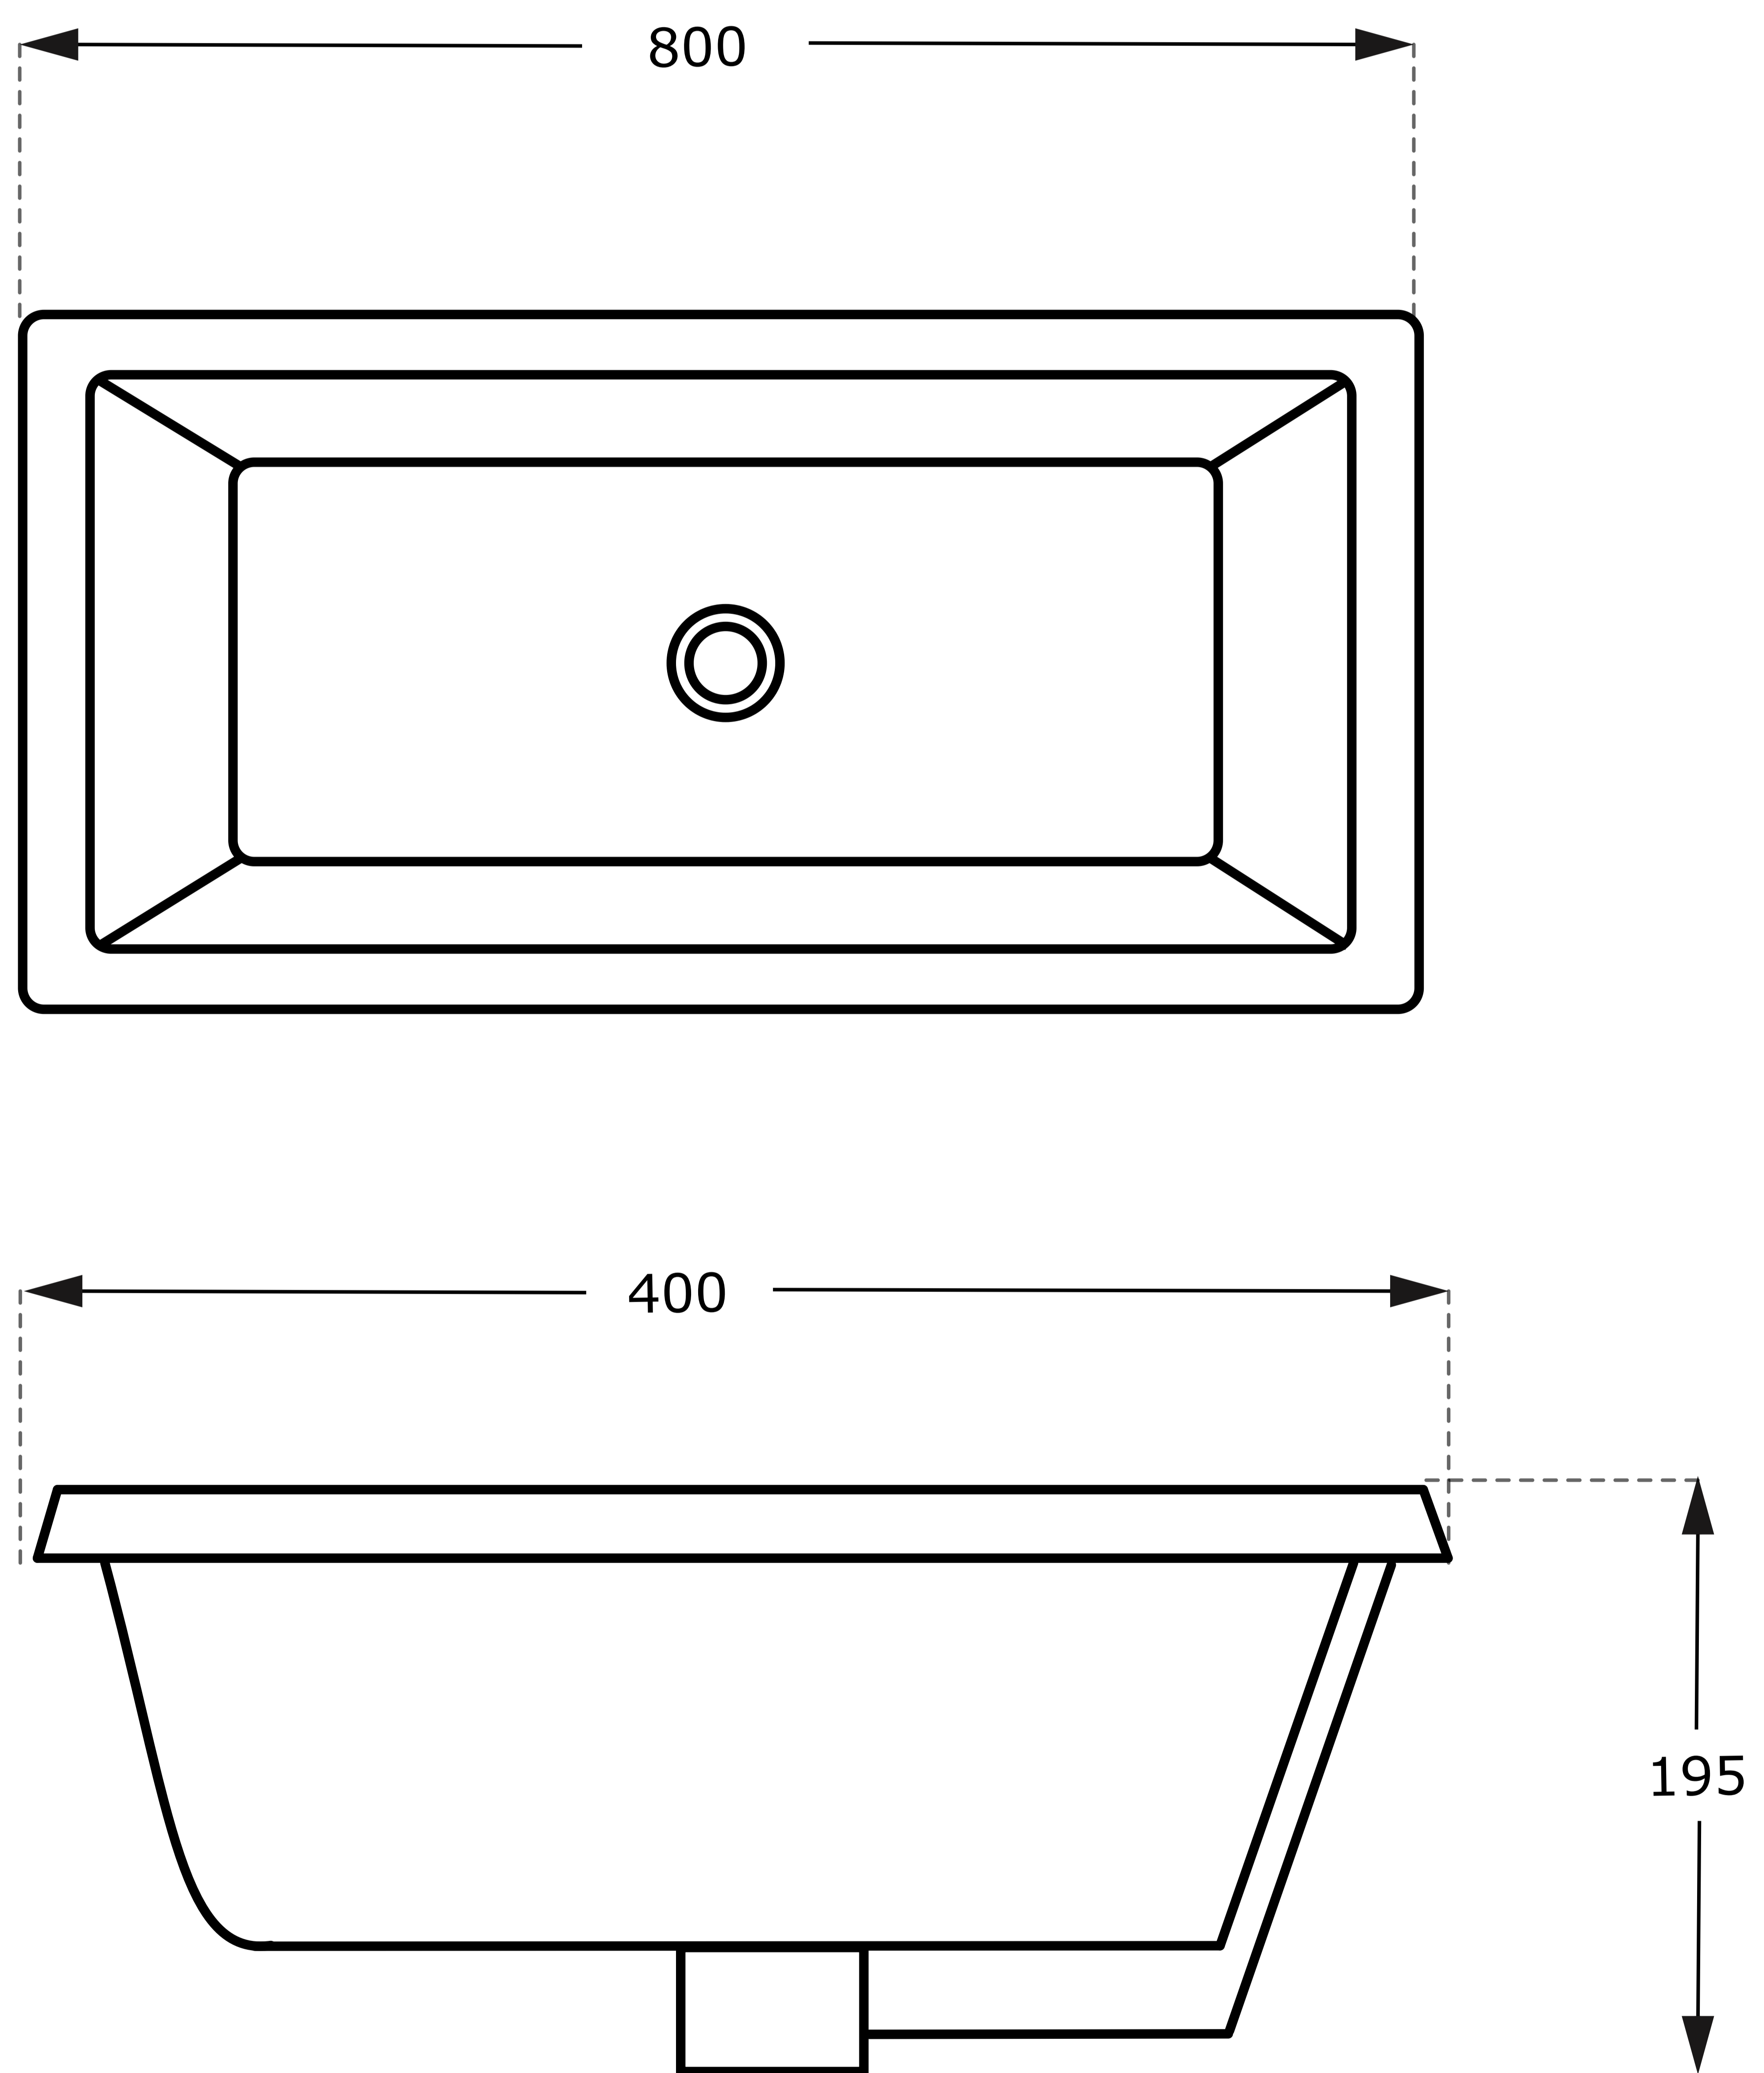

Undercounter Basin

Product Code : 1946

Technical Drawing

All dimension are in **mm**